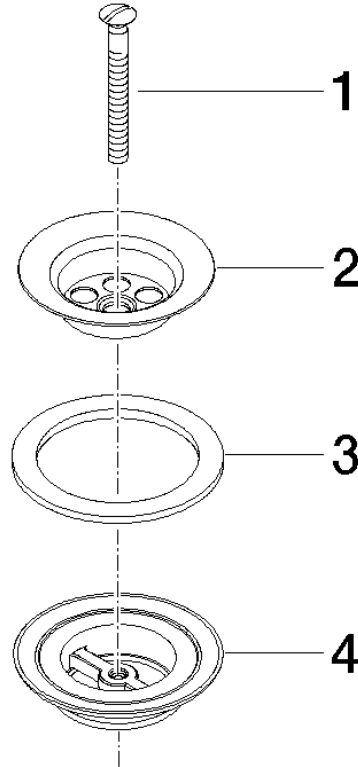

10 100 970

Fits: IMO, LULU, MADISON, MEM, TARA,
CL.1, LISSÉ, VAIA, META, CYO

	Brushed Chrome	10 100 970-93
	Chrome	10 100 970-00
	Brushed Platinum	10 100 970-06
	Platinum	10 100 970-08
	Durabrand (23kt Gold)	10 100 970-09
	Dark Chrome	10 100 970-19
	Light Gold	10 100 970-26
	Brushed Light Gold	10 100 970-27
	Brushed Durabrand (23kt Gold)	10 100 970-28
	Brushed Bronze	10 100 970-42
	Brushed Champagne (22kt Gold)	10 100 970-46
	Champagne (22kt Gold)	10 100 970-47
	Brushed Dark Platinum	10 100 970-99

Grated waste 1 1/4" - Brushed Chrome

IMO

10 100 970

10 100 970

10 100 970

Parts for other finishes can be found here: [Chrome](#)

Spare parts list

No.	Item Number	Name	Quantity used	Delivery time
1	09 30 30 115-93	screw	1	20
2	09 11 01 005-93	strainer	1	20
3	09 14 03 005 90	seal	1	60
4	09 11 01 007-07	pop-up waste	1	60