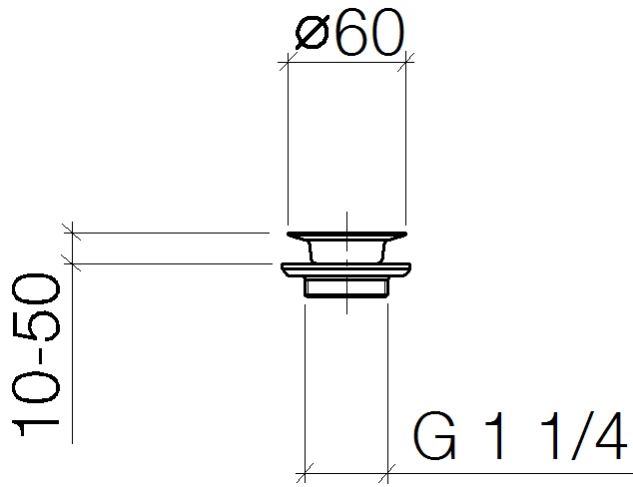

10 100 970

Fits: IMO, LULU, MADISON, MEM, TARA,
CL.1, LISSÉ, VAIA, META, CYO

	Brushed Chrome	10 100 970-93
	Chrome	10 100 970-00
	Brushed Platinum	10 100 970-06
	Platinum	10 100 970-08
	Durabrand (23kt Gold)	10 100 970-09
	Dark Chrome	10 100 970-19
	Light Gold	10 100 970-26
	Brushed Light Gold	10 100 970-27
	Brushed Durabrand (23kt Gold)	10 100 970-28
	Brushed Bronze	10 100 970-42
	Brushed Champagne (22kt Gold)	10 100 970-46
	Champagne (22kt Gold)	10 100 970-47
	Brushed Dark Platinum	10 100 970-99

Grated waste 1 1/4" - Brushed Chrome

IMO

10 100 970

10 100 970

10 100 970

Parts for other finishes can be found here: [Chrome](#)

Spare parts list

No.	Item Number	Name	Quantity used	Delivery time
1	09 30 30 115-93	screw	1	20
2	09 11 01 005-93	strainer	1	20
3	09 14 03 005 90	seal	1	60
4	09 11 01 007-07	pop-up waste	1	60